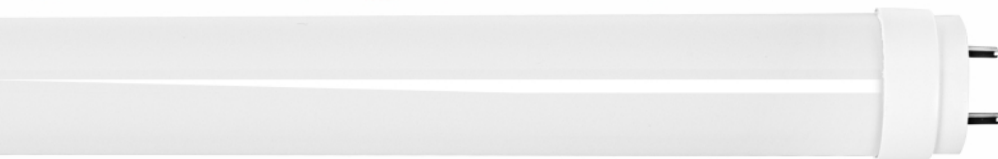

TUBULAR LED T8 10W

BELLA-1203 - TUBULAR LED T8 10W 3000K 60CM - GTIN-13: 7898707342386
BELLA-1204 - TUBULAR LED T8 10W 4000K 60CM - GTIN-13: 7898707342393
BELLA-1205 - TUBULAR LED T8 10W 6500K 60CM - GTIN-13: 7898707342409

PESO BRUTO: 100g
BASE: G13 - PADRÃO: T8-604
TEMP. DE OPERAÇÃO: -20° a 40°

ÂNGULO DE ABERTURA	TENSÃO NOMINAL	VIDA ÚTIL	CORRENTE ELÉTRICA (mA)	ÍNDICE DE PROTEÇÃO	ÍNDICE DE REP. DA COR

POTÊNCIA	FREQUÊNCIA	FLUXO LUM.	LM/W	TEMP. DE COR	FP	MEDIDA
10W	60Hz	900 lm	90 lm/W	3000K / 4000K / 6500K	>0,92	28x60x4mm