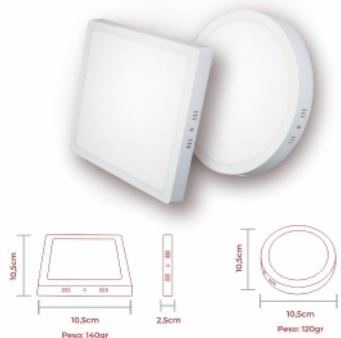

PAINEL LED SOBREPOR 6W

BELLA-1031 - PAINEL LED SOBREPOR QUADRADO 6W 3000K - GTIN-13: 7898707340634
BELLA-1032 - PAINEL LED SOBREPOR QUADRADO 6W 4000K - GTIN-13: 7898707340641
BELLA-1033 - PAINEL LED SOBREPOR QUADRADO 6W 6500K - GTIN-13: 7898707340658

BELLA-1049 - PAINEL LED SOBREPOR REDONDO 6W 3000K - GTIN-13: 7898707340931
BELLA-1050 - PAINEL LED SOBREPOR REDONDO 6W 4000K - GTIN-13: 7898707340948
BELLA-1051 - PAINEL LED SOBREPOR REDONDO 6W 6500K - GTIN-13: 7898707340955

ÂNGULO DE ABERTURA	TENSÃO NOMINAL	VIDA ÚTIL	TEMPERATURA DE OPERAÇÃO	ÍNDICE DE PROTEÇÃO	ÍNDICE DE REP. DA COR	PESO BRUTO DA EMB. IND.
POTÊNCIA	FREQUÊNCIA	FLUXO LUM.	LM/W	TEMP. DE COR	FP	MEDIDA DA EMB.
6W	50-60Hz	480 LM	80-90 LM/W	3000K/4000K/6500K	>0,50	122 x 122 x 35mm