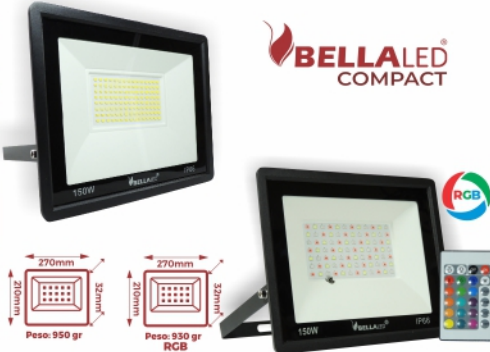

REFLETOR LED COMPACT 150W

BELLA-1095 - REFLETOR LED COMPACT 150W 3000K - GTIN-13: 7898707341181
BELLA-1096 - REFLETOR LED COMPACT 150W 4000K - GTIN-13: 7898707341198
BELLA-1097 - REFLETOR LED COMPACT 150W 6500K - GTIN-13: 7898707341204
BELLA-1180 - REFLETOR LED COMPACT 150W VERDE - GTIN-13: 7898707342157
BELLA-1193 - REFLETOR LED COMPACT 150W RGB - GTIN-13: 7898707342287

120° ÂNGULO DE ABERTURA	BIVOLT 85-265V TENSÃO NOMINAL	25.000H (L70) VIDA ÚTIL	-20°C - 40°C TEMPERATURA DE OPERAÇÃO	IP66 ÍNDICE DE PROTEÇÃO	>80 IRC ÍNDICE DE REP. DA COR	1090g RGB 1110g PESO BRUTO DA EMB. IND.
POTÊNCIA	FREQUÊNCIA	FLUXO LUM.	LM/W	TEMP. DE COR	FP	MEDIDA DA EMB.
150W	50-60Hz	12000 LM RGB 9750 LM	80-90 LM/W	3000K/4000K 6500K/VERDE RGB	>0,50	275 x 220 x 36 mm RGB 275 x 220 x 36 mm